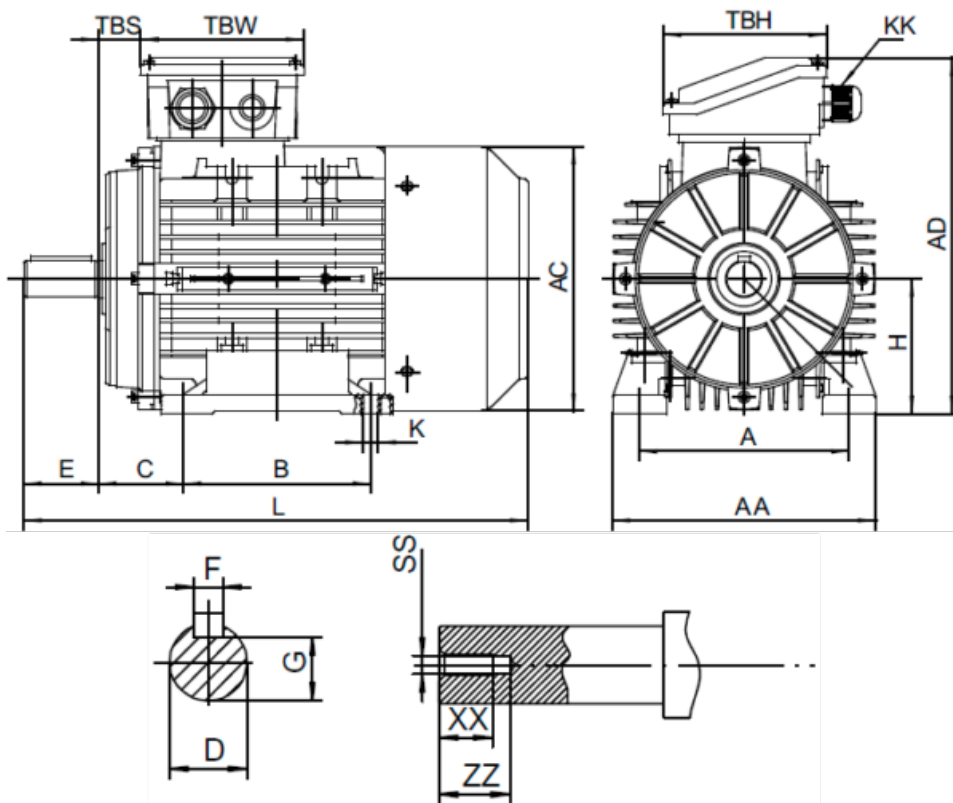

# Data Sheet

Article number: 251800300612

Description: Kleedrive T3A 132S-6 3.0kw 900 rpm  
3x230/400V 50 HZ IP55 B3 Eff=85,6%

## Measures

A = 216	F = 10	TBW = 118
AA = 260	G = 33	XX = 28
AC = Ø261	H = 132	ZZ = 37
AD = 323	KK = -	
B = 140	L = 460	
C = 89	SS = M12	
D = Ø38	TBH = 118	
E = 80	TBS = 36.5	